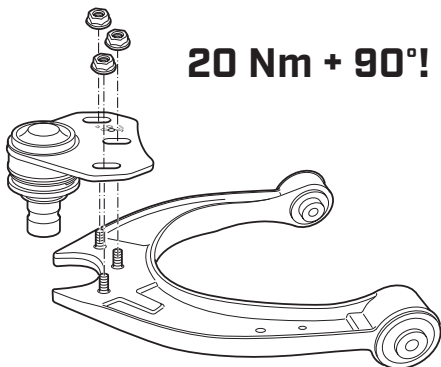

One fits All!

MEYLE no. 316 050 0044/HD

Innovative and reinforced design for the
new BMW 5, 6 and 7 Series

DRIVER'S BEST FRIEND

MEYLE

1

2

OE

BMW
31 12 6 779 908*

BMW
31 12 6 775 967*

BMW
31 12 6 779 871*

MEYLE

MEYLE no.
316 050 0044/HD

* The original spare part numbers shown here are for cross-reference purposes only and shall not be disclosed to third parties on invoices and delivery notes.