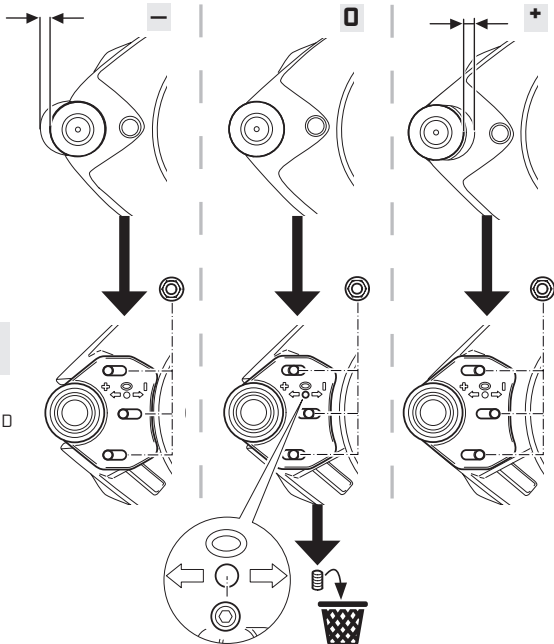

One fits All!

MEYLE no. 316 050 0044/HD

Innovative and reinforced design for the
new BMW 5, 6 and 7 Series

DRIVER'S BEST FRIEND

MEYLE

1

2

OE

BMW
31 12 6 779 908*

BMW
31 12 6 775 967*

BMW
31 12 6 779 871*

MEYLE

MEYLE no.
316 050 0044/HD

* The original spare part numbers shown here are for cross-reference purposes only and shall not be disclosed to third parties on invoices and delivery notes.